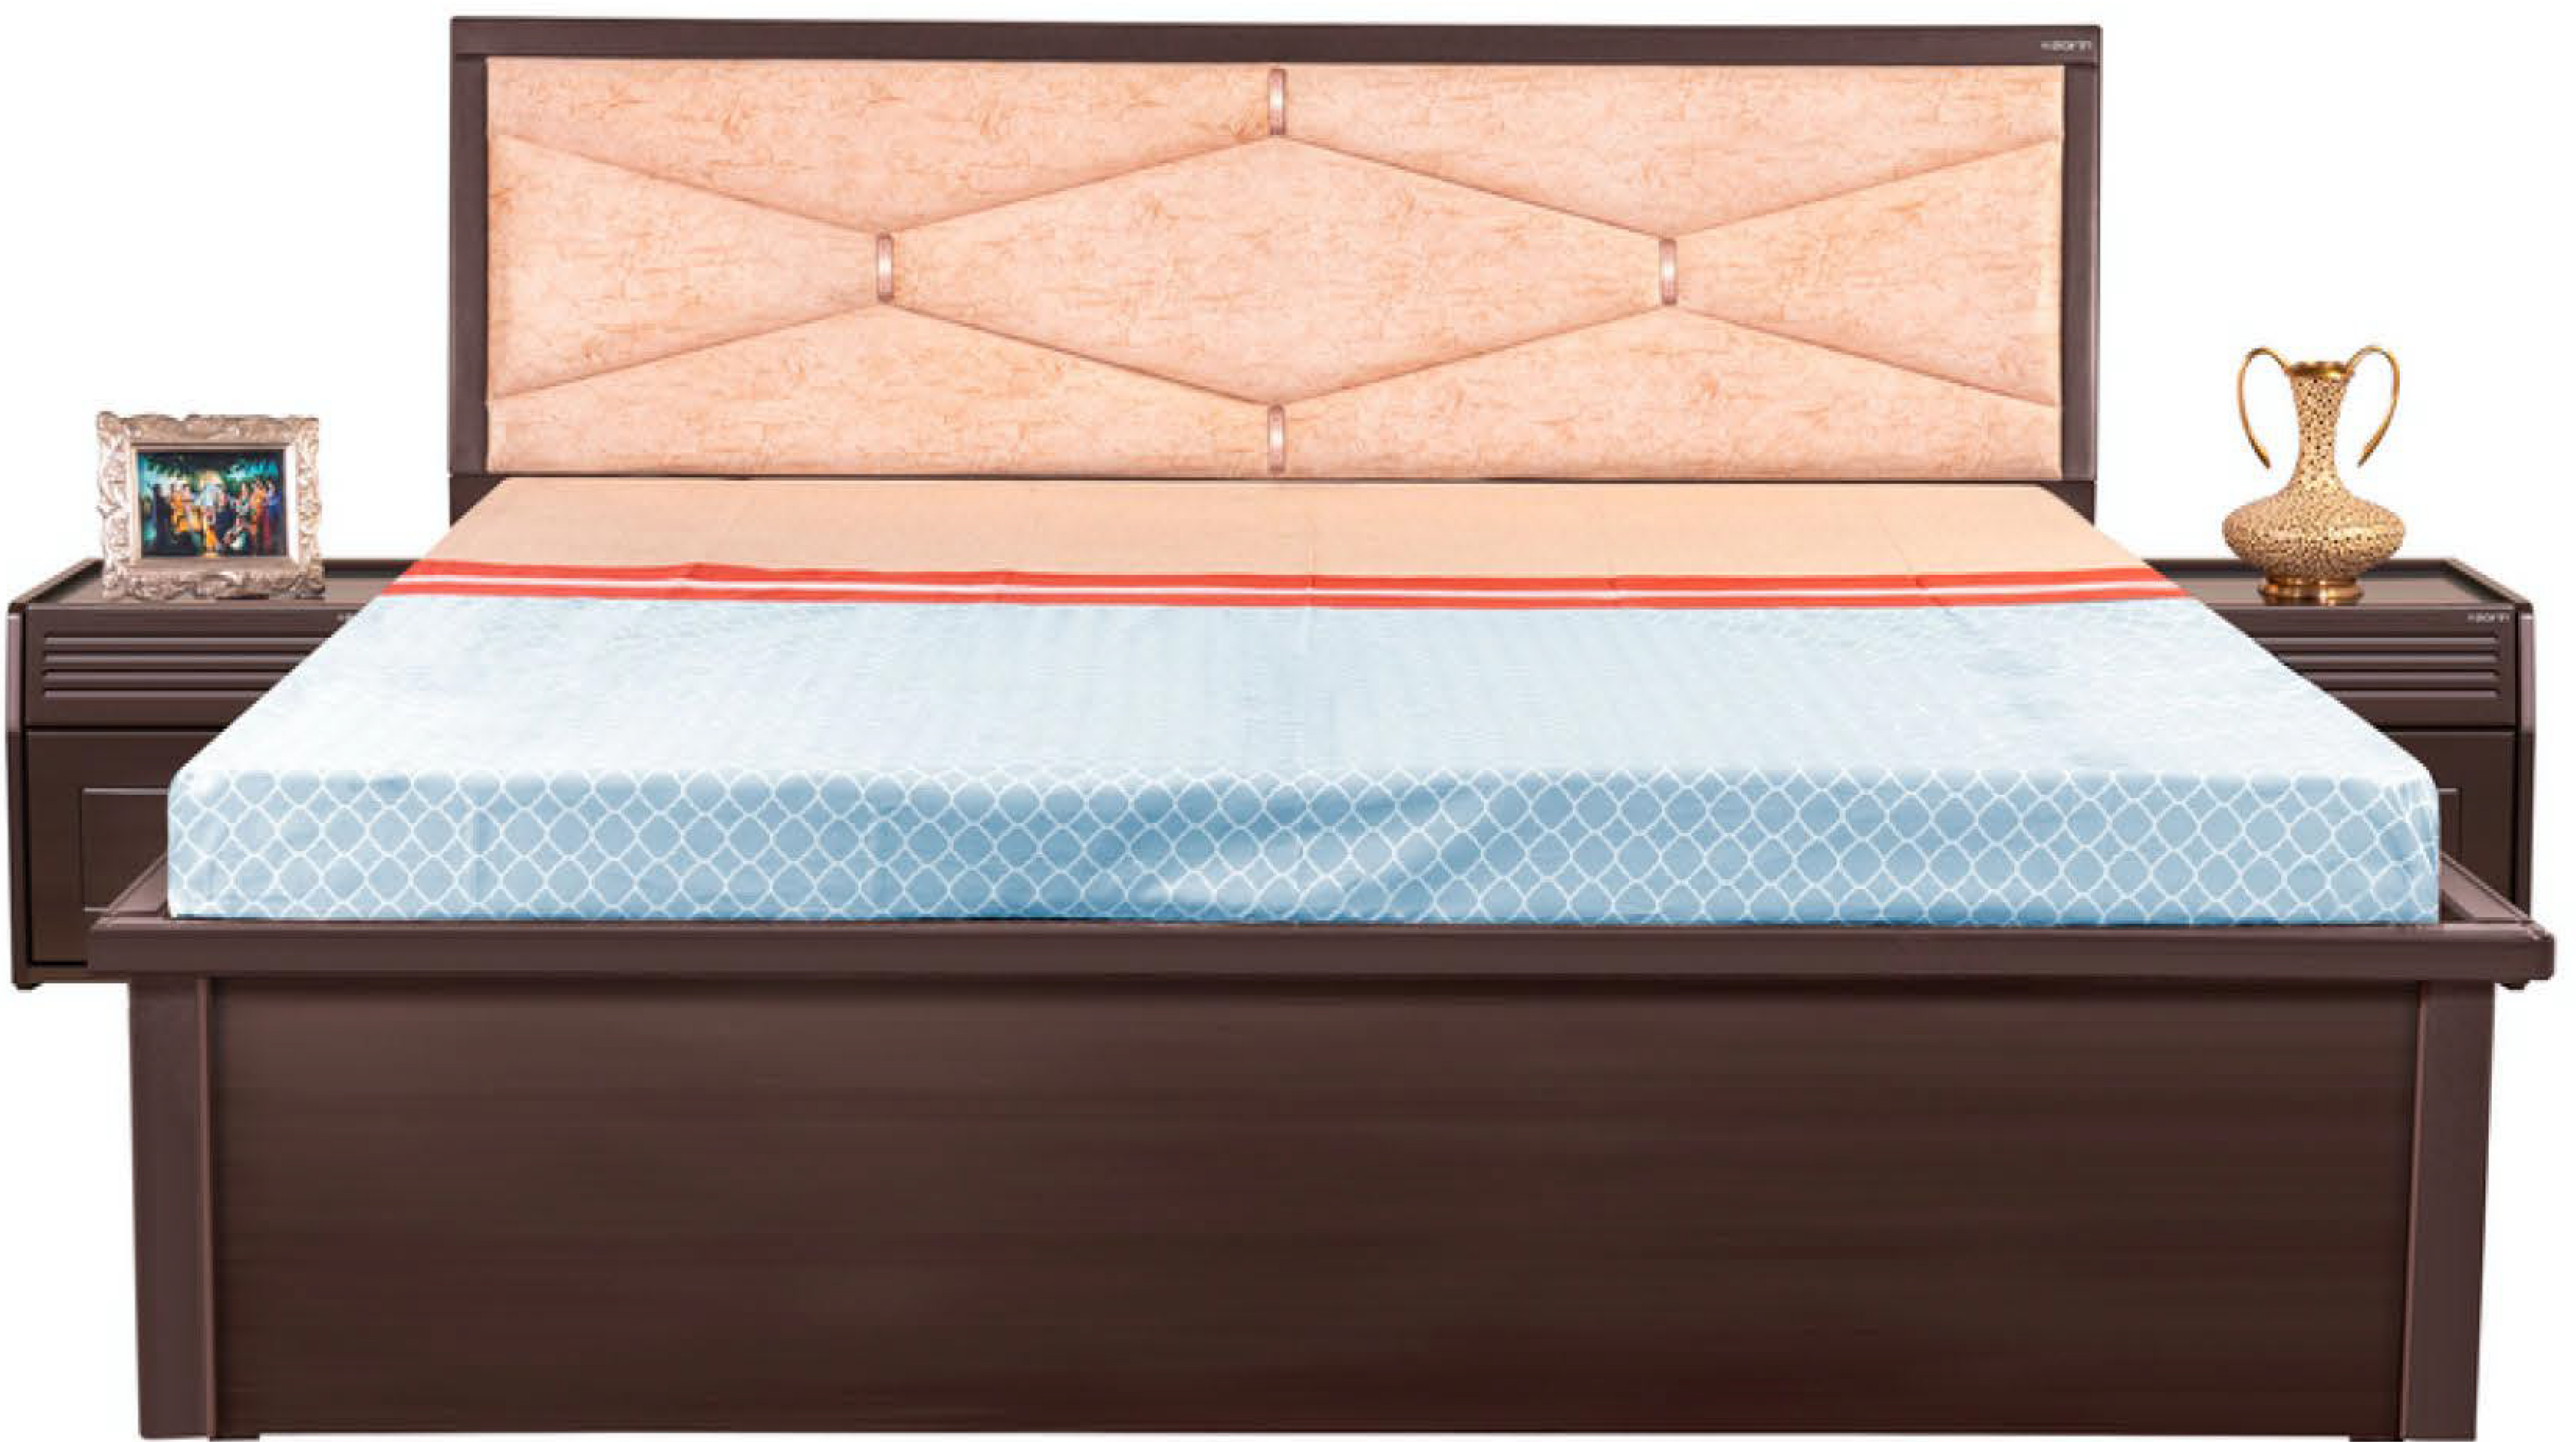

# **SIGNATURE**

**BED BOX HYDRAULIC**

---

**MATTRESS SIZE  
78X72 (in)**

**SRI GOLJU FURNITURE  
INDUSTRIES (INDIA)®**

# **CAPSULE**

---

**BED BOX HYDRAULIC**

**MATTRESS SIZE  
78X72 (in)**

**SRI GOLJU FURNITURE  
INDUSTRIES (INDIA)®**

**HEXA**

**BED BOX HYDRAULIC**

**MATTRESS SIZE  
78X72 (in)**

SRI GOLJU FURNITURE  
INDUSTRIES (INDIA)®

**ACE**

48x24x18

**POLO**

48x24x18

**SRI GOLJU FURNITURE  
INDUSTRIES (INDIA)®**

**SWIFT**

48x24x18